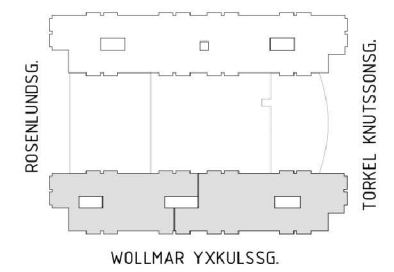

BATTERIET - TYPICAL FLOOR PLAN

WHOLE FLOOR

OFFICE AREA
 1497 sqm
 Capacity: ca 150 persons
 Workplaces: 98
 Desk size: 1400x800 mm

COURTYARD

WOLLMAR YXKULLSGATAN

BATTERIET
 Skala 1:250 (A3)

- TAK (12TR)
- PL 7 (11TR)
- PL 6 (10TR)
- PL 5 (09TR)
- PL 4 (08TR)
- PL 3 (07TR)
- PL 2 (06TR)
- PL 1 (05TR)
- ENTRÉ (04TR)
- PL -1 (03TR)
- PL -2 (02TR)
- PL -3 (01TR)

BATTERIET - TYPICAL FLOOR PLAN

HALF FLOOR

OFFICE AREA

1497 sqm
 Capacity: ca 73 persons
 Workplaces: 51
 Desk size: 1400x800 mm

COURTYARD

WOLLMAR YXKULLSGATAN

BATTERIET
 Skala 1:250 (A3)

TAK (12TR)
PL 7 (11TR)
PL 6 (10TR)
PL 5 (09TR)
PL 4 (08TR)
PL 3 (07TR)
PL 2 (06TR)
PL 1 (05TR)
ENTRÉ (04TR)
PL -1 (03TR)
PL -2 (02TR)
PL -3 (01TR)