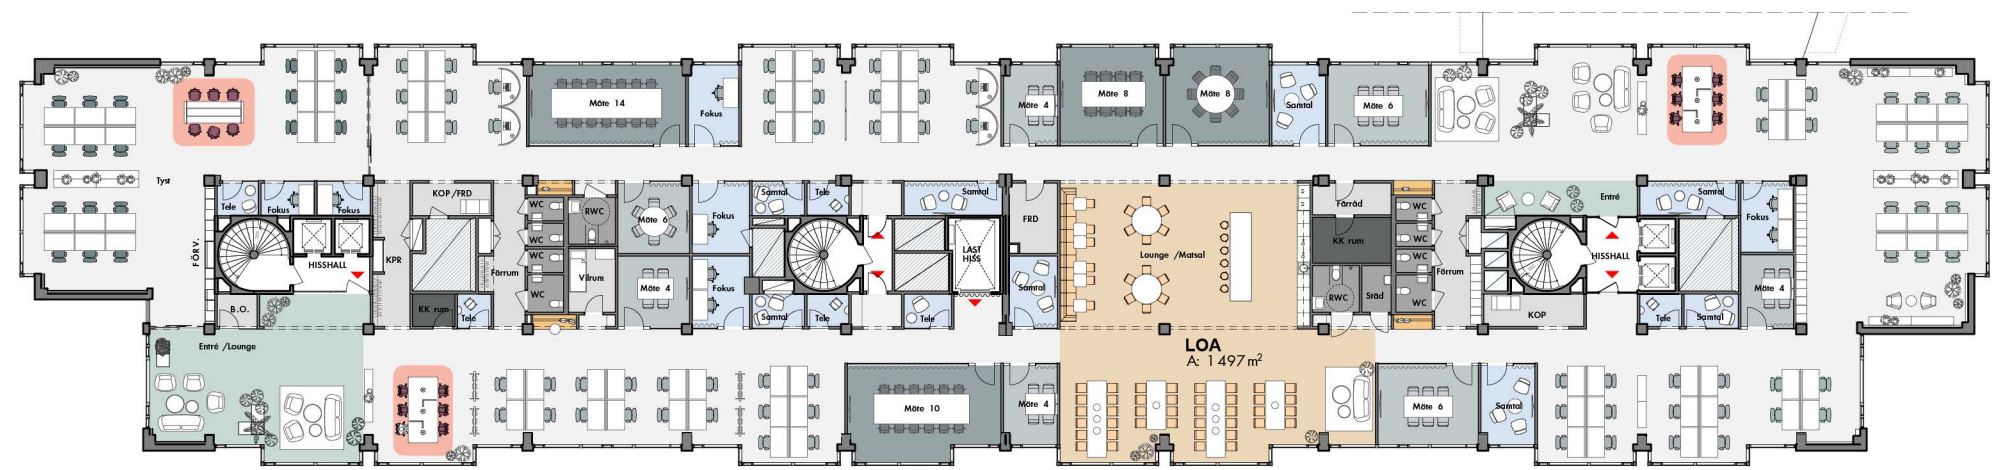

BATTERIET - TYPICAL FLOOR PLAN

WHOLE FLOOR

OFFICE AREA
 1497 sqm
 Capacity: ca 150 persons
 Workplaces: 98
 Desk size: 1400x800 mm

COURTYARD

WOLLMAR YXKULLSGATAN

BATTERIET
 Skala 1:250 (A3)

- TAK (12TR)
- PL 7 (11TR)
- PL 6 (10TR)
- PL 5 (09TR)
- PL 4 (08TR)
- PL 3 (07TR)
- PL 2 (06TR)
- PL 1 (05TR)
- ENTRÉ (04TR)
- PL -1 (03TR)
- PL -2 (02TR)
- PL -3 (01TR)

BATTERIET - TYPICAL FLOOR PLAN

HALF FLOOR

OFFICE AREA

1497 sqm
 Capacity: ca 73 persons
 Workplaces: 51
 Desk size: 1400x800 mm

COURTYARD

WOLLMAR YXKULLSGATAN

BATTERIET
 Skala 1:250 (A3)

TAK (12TR)
PL 7 (11TR)
PL 6 (10TR)
PL 5 (09TR)
PL 4 (08TR)
PL 3 (07TR)
PL 2 (06TR)
PL 1 (05TR)
ENTRÉ (04TR)
PL -1 (03TR)
PL -2 (02TR)
PL -3 (01TR)