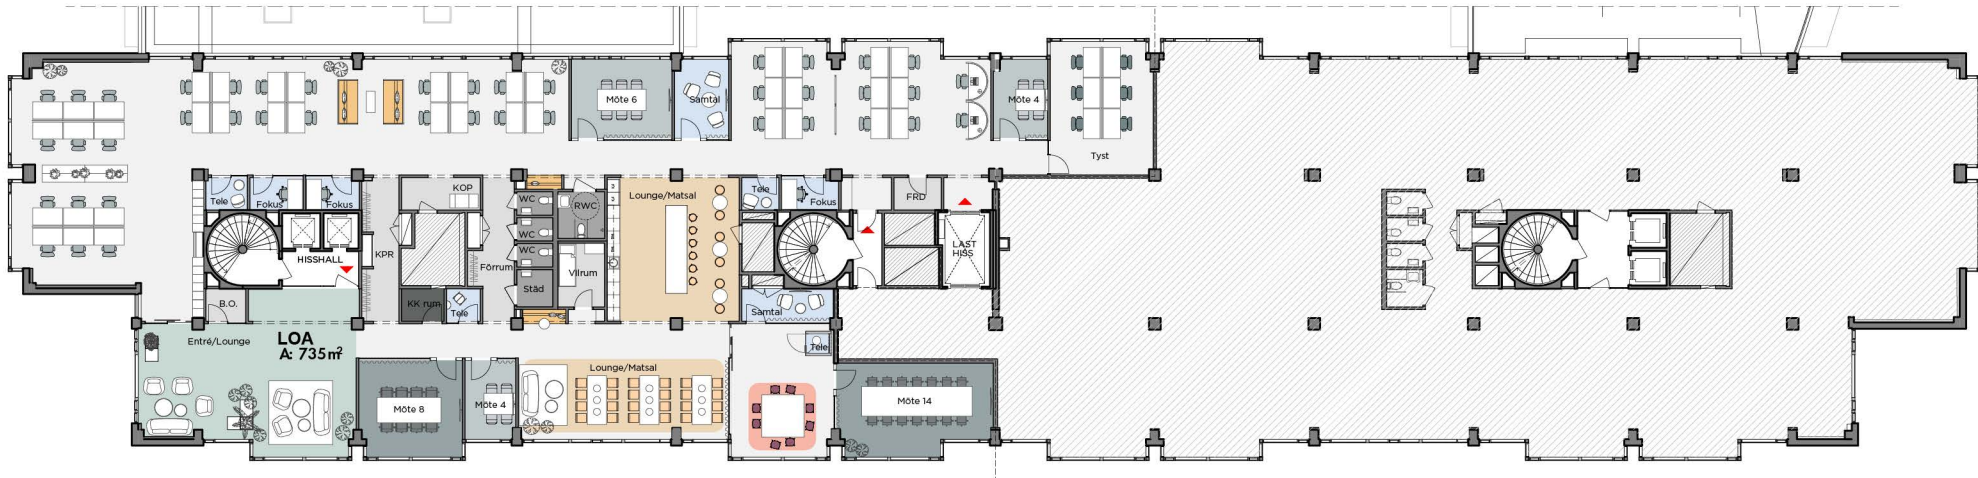

BATTERIET - TYPICAL FLOOR PLAN

WHOLE FLOOR

OFFICE AREA
 1497 sqm
 Capacity: ca 150 persons
 Workplaces: 98
 Desk size: 1400x800 mm

COURTYARD

WOLLMAR YXKULLSGATAN

BATTERIET
 Skala 1:250 (A3)

- TAK (12TR)
- PL 7 (11TR)
- PL 6 (10TR)
- PL 5 (09TR)
- PL 4 (08TR)
- PL 3 (07TR)
- PL 2 (06TR)
- PL 1 (05TR)
- ENTRÉ (04TR)
- PL -1 (03TR)
- PL -2 (02TR)
- PL -3 (01TR)

BATTERIET - TYPICAL FLOOR PLAN

HALF FLOOR

OFFICE AREA

1497 sqm
 Capacity: ca 73 persons
 Workplaces: 51
 Desk size: 1400x800 mm

COURTYARD

WOLLMAR YXKULLSGATAN

BATTERIET
 Skala 1:250 (A3)

TAK (12TR)
PL 7 (11TR)
PL 6 (10TR)
PL 5 (09TR)
PL 4 (08TR)
PL 3 (07TR)
PL 2 (06TR)
PL 1 (05TR)
ENTRÉ (04TR)
PL -1 (03TR)
PL -2 (02TR)
PL -3 (01TR)