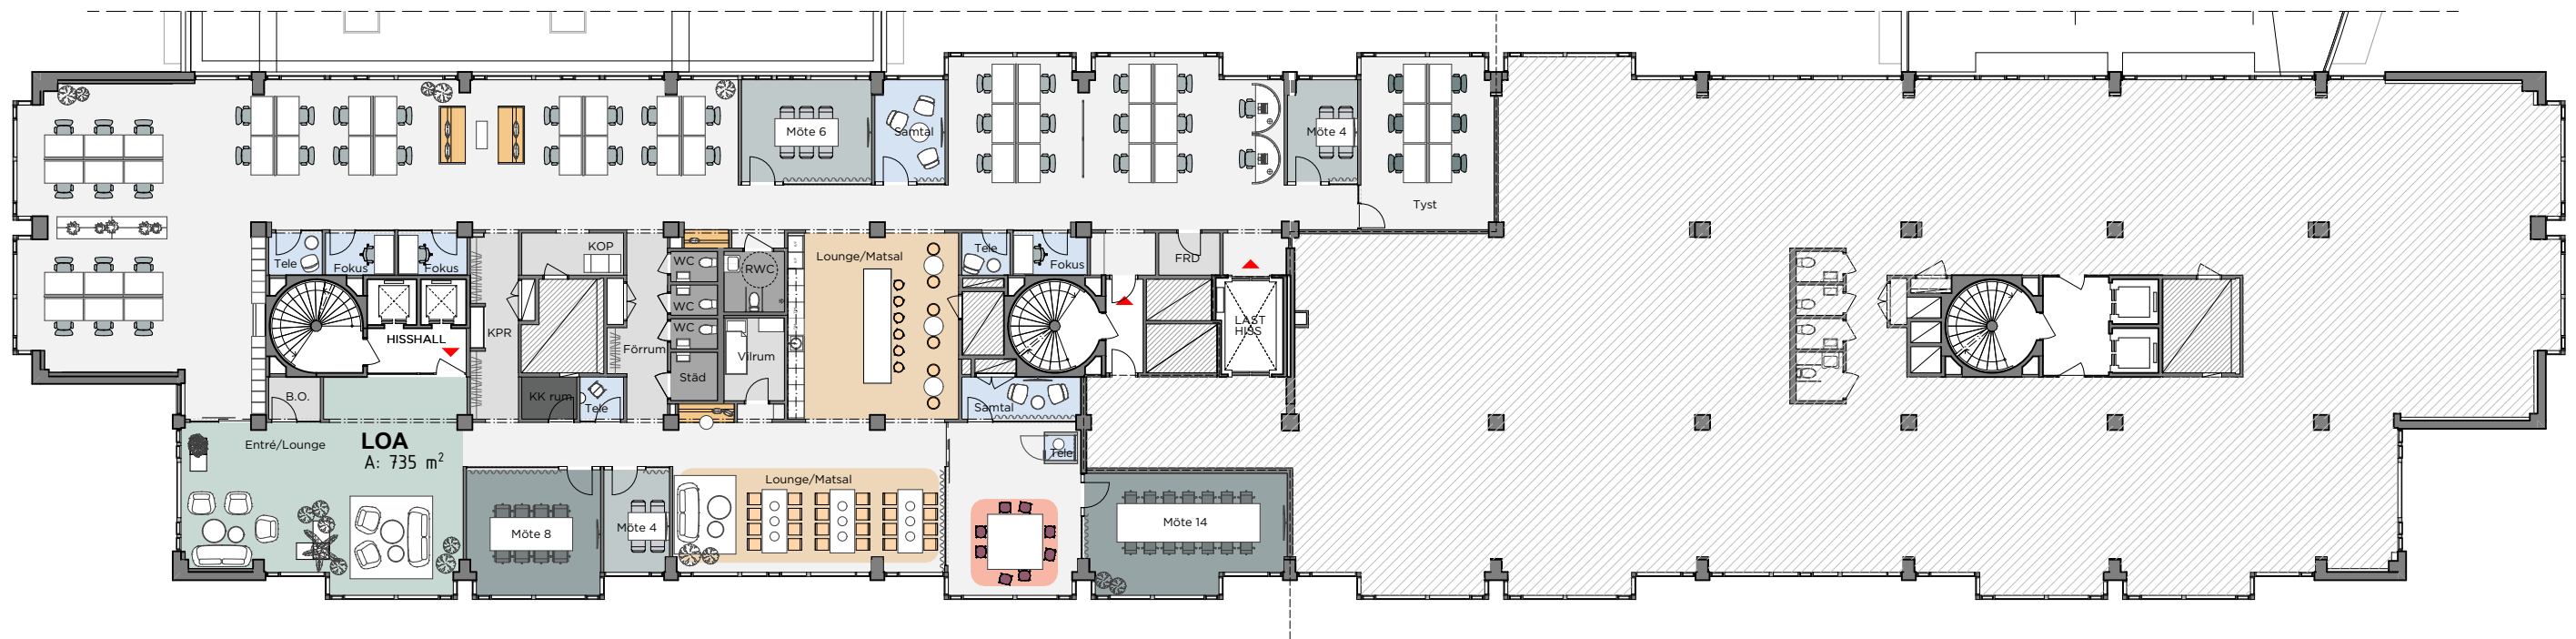

**BATTERIET - TYPICAL FLOOR PLAN**  
HALF FLOOR

**OFFICE**

AREA: 735 m<sup>2</sup>  
Capacity: ca 73 personer  
Workplaces: 51  
Desk size: 1400x800 mm

INNER YARD

WOLLMAR YXKULLSGATAN

SCALE 1:250 (A3)

ROOF (12TR)
PL 7 (11TR)
PL 6 (10TR)
PL 5 (09TR)
PL 4 (08TR)
PL 3 (07TR)
PL 2 (06TR)
PL 1 (05TR)
▷ ENTRY (04TR)
PL -1 (03TR)
PL -2 (02TR)
PL -3 (01TR)