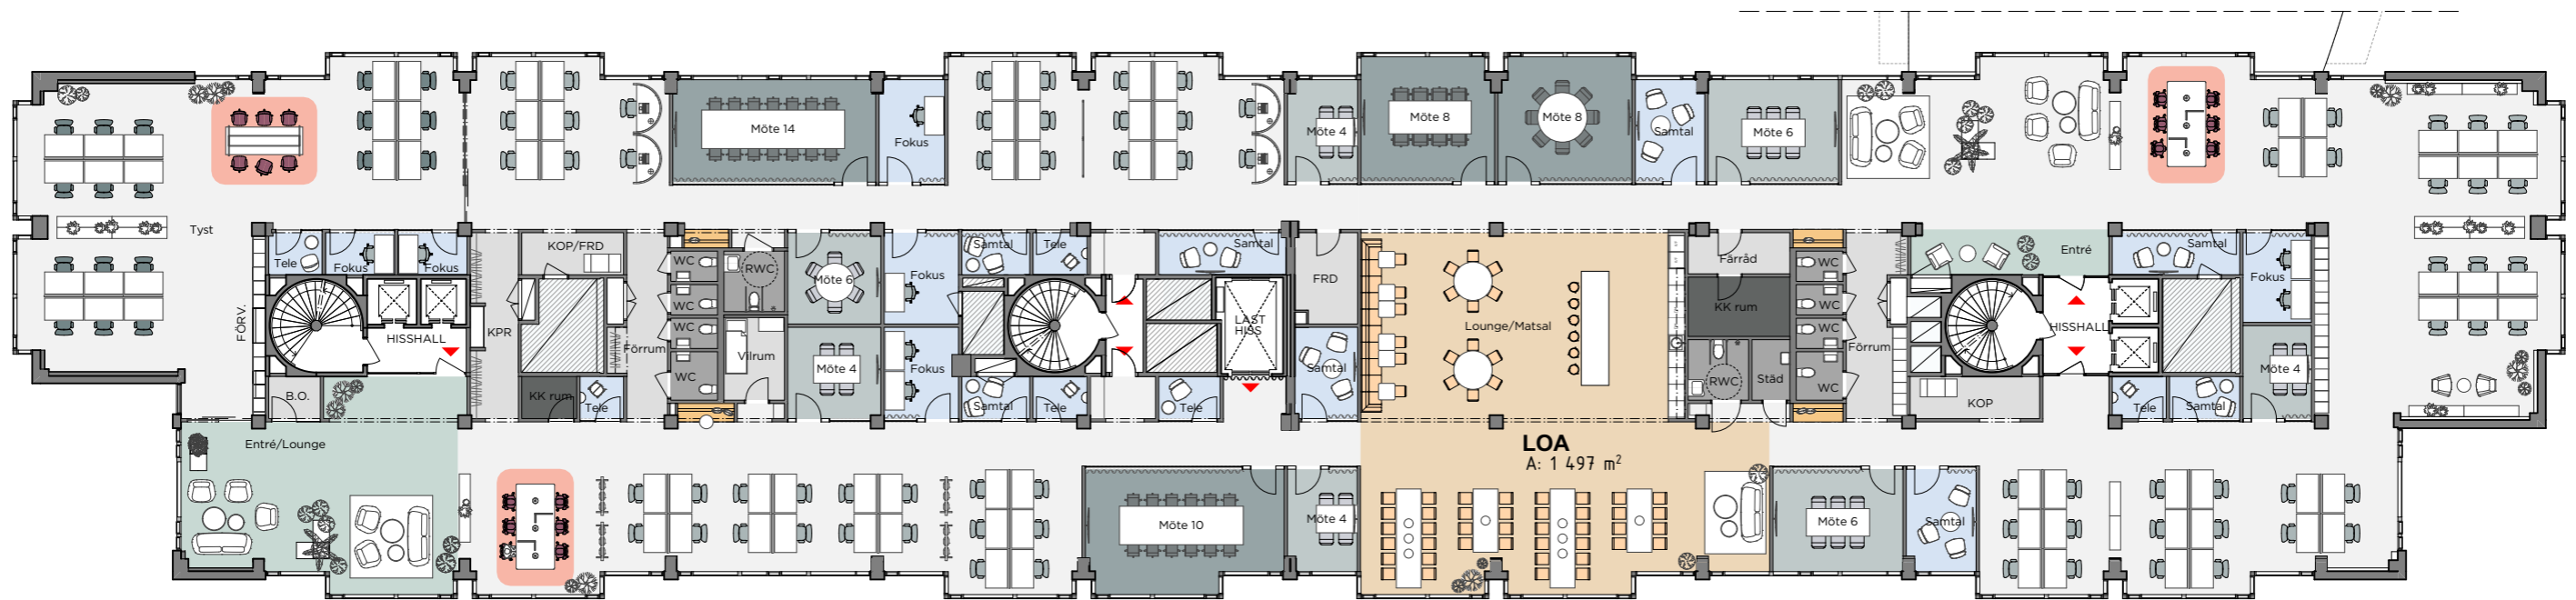

BATTERIET - TYPICAL FLOOR PLAN
WHOLE FLOOR

OFFICE

AREA: 1497 m²
Capacity: ca 150 personer
Workplaces: 98
Desk size: 1400x800 mm

INNER YARD

WOLLMAR YXKULLSGATAN

SCALE 1:250 (A3)

ROOF (12TR)
PL 7 (11TR)
PL 6 (10TR)
PL 5 (09TR)
PL 4 (08TR)
PL 3 (07TR)
PL 2 (06TR)
PL 1 (05TR)
▷ ENTRY (04TR)
PL -1 (03TR)
PL -2 (02TR)
PL -3 (01TR)